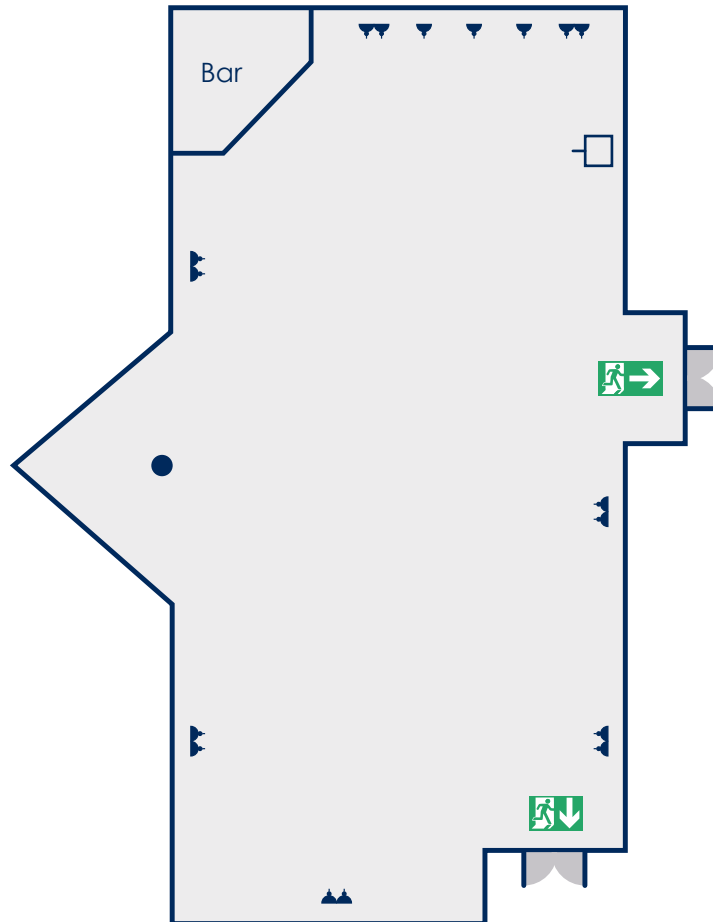

Maurice Evans Lounge

Dimensions:

Length	14.25m
Width	7.15m
Ceiling Height	2.79m
Area	101.9m ²

Key:

	Double Socket
	Single Socket
	Telephone Point
	Pillar
	Fire Exit

Room Facilities:

			
Climate Control	WiFi Zone	Natural Light	Disabled Access