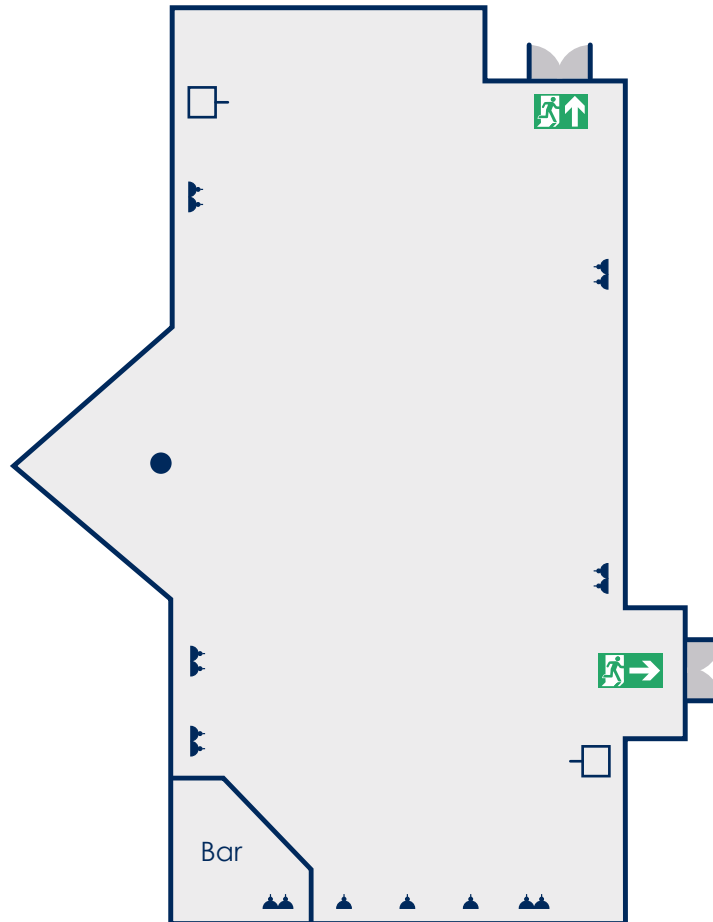

# Manor Lounge

## Dimensions:

Length	14.25m*
Width	7.10m
Ceiling Height	2.79m
Area	101.9m <sup>2</sup>

\*11.68m to wooden flooring

## Key:

	Double Socket
	Single Socket
	Telephone Point
	Pillar
	Fire Exit