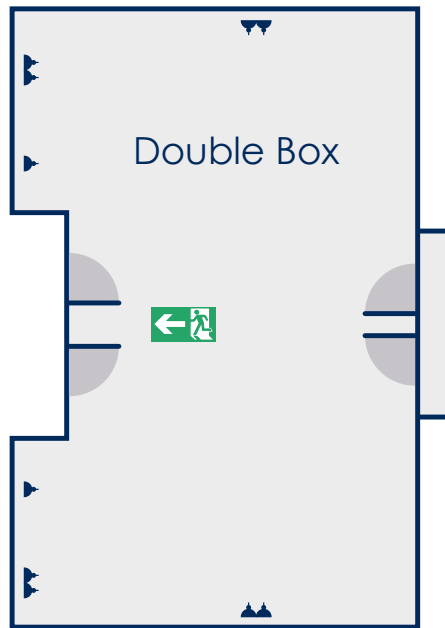

## Dimensions:

Length	6.79m
Width	4.65m
Ceiling Height	2.7m
Area	31.6m <sup>2</sup>

## Key:

-  Double Socket
-  Single Socket
-  Fire Exit

## Dimensions:

Length	3.37m
Width	4.65m
Ceiling Height	2.7m
Area	15.7m <sup>2</sup>