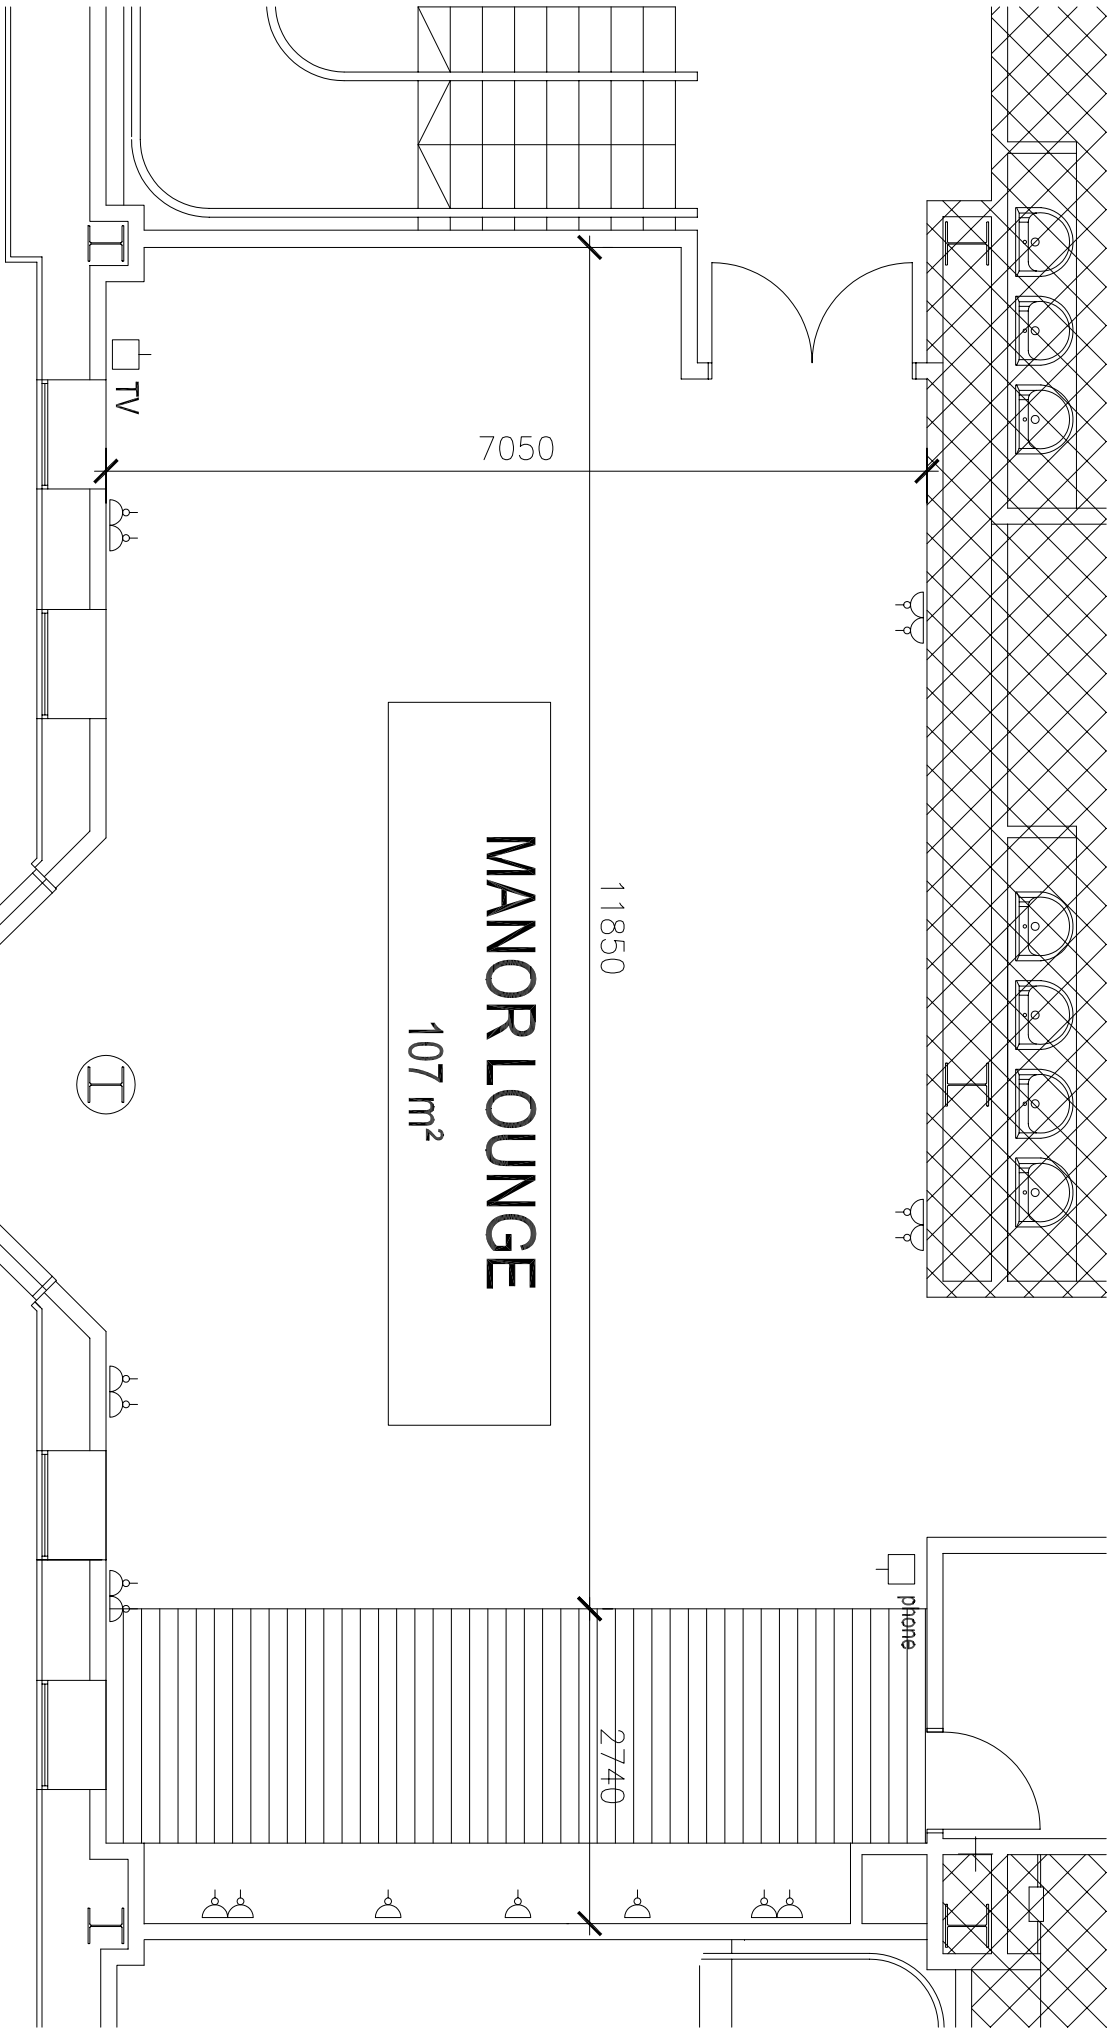

MANOR LOUNGE
107 m²

- LEGEND:**
-  single socket
 -  double socket
 -  TV
 -  television point
 -  phone
 -  telephone point

MANOR LOUNGE

RIDGE
MIDLAND HOUSE
RISBOROUGH
YOX1 2DQ
01397 797113
www.ridge.co.uk